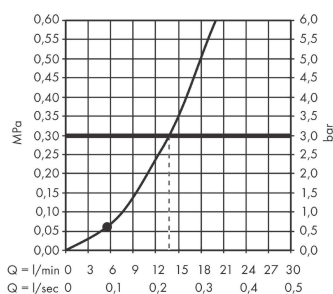

Flowchart

The consumption was measured in combination with the appropriate fittings (thermostat/mixer/ in-wall valve) to reflect actual application in practice.