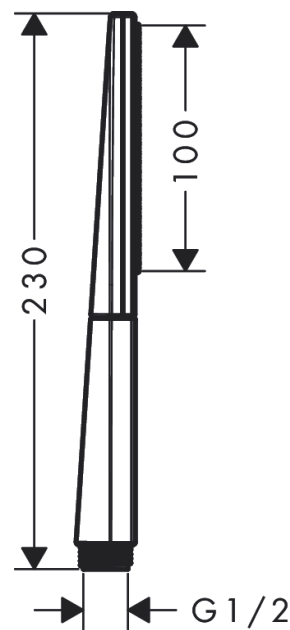

#### product features

- shower head size: 100 x 38 mm
- spray type: PowderRain
- spray disc surface: graphite
- maximum flow rate at 3 bar: 13,8 l/min
- minimum flow pressure: 1 bar
- with internal water conduction
- rinseable screen seal
- connection thread G 1/2
- connection dimension: DN15
- suitable for continuous flow water heaters

### Product image

### Scale drawing